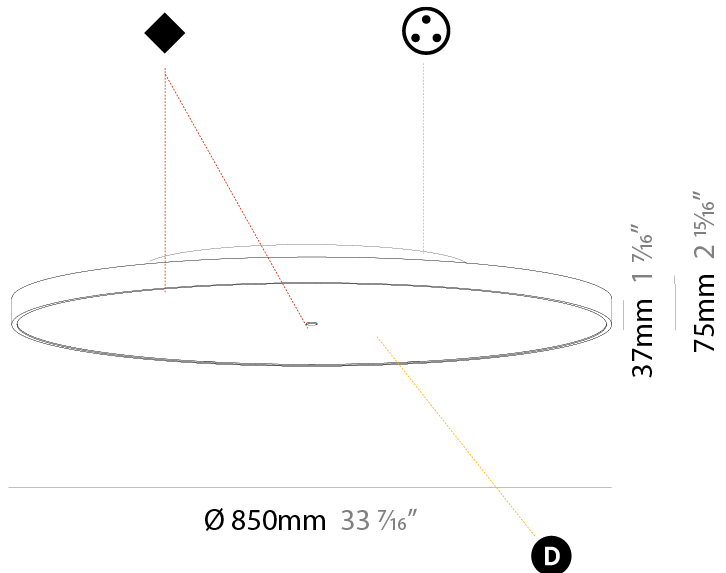

GENERAL

Series: Sign Diva
Subseries: Sign Diva
Partner: Prolicht
Division: Architectural
Installation: Surface
Product Type: Ceiling Surface
Mounting Location: Ceiling
Light Distribution: Direct / Indirect

PHYSICAL

Shape: Round
Diameter (mm): 850
Diameter (in): 33 7/16
Height (mm): 75
Height (in): 2 15/16
Weight (kg): 12.906
Weight (lbs): 28.453
Diffuser: Direct - PMMA - Opal/Micro-Prism/Sparkling Secret/Vintage Industrial with Shine Ring / Indirect - White/Yellow/Orange/Red/Blue/Green
Fixture Finish: SSR / BKV / CWI / CRY / HAB / UFT / ITA / RUA / FTG / MYG / LOD / PUS / FRO / FUP / KIA / POP / BLS / SPG / MEY / GOH / CHC / COM / ABZ / JAG / OBR / MOS / ROR
Fixture Material: PMMA / Extruded Aluminum / Steel

ELECTRICAL

Lamp Type: LED (Zhaga Standard)
Input Wattage (W): 96.8
Total Output Wattage (W): 76.8
Dimming: Tri-Mode (Non-Dimming and Phase Dimming (120Vac only) and 0-10V Dimming)
Driver Included: Yes
Driver Location: Integrated
Driver Type: Constant Current - Universal
Driver Class: Class 2
Input Voltage (V): 120 - 277
Constant Current (MA): 600

LED

Color Temperature (*K): 3000 / 3500 / 4000
Max. Delivered Lumen (lm): 11160 / 11388 / 11620
CRI: >90 CRI
Lamp Life (hrs): 50000

OPTICAL

RATINGS AND CERTIFICATIONS

Certified By: Certified for North American Standards
IP rating: IP20