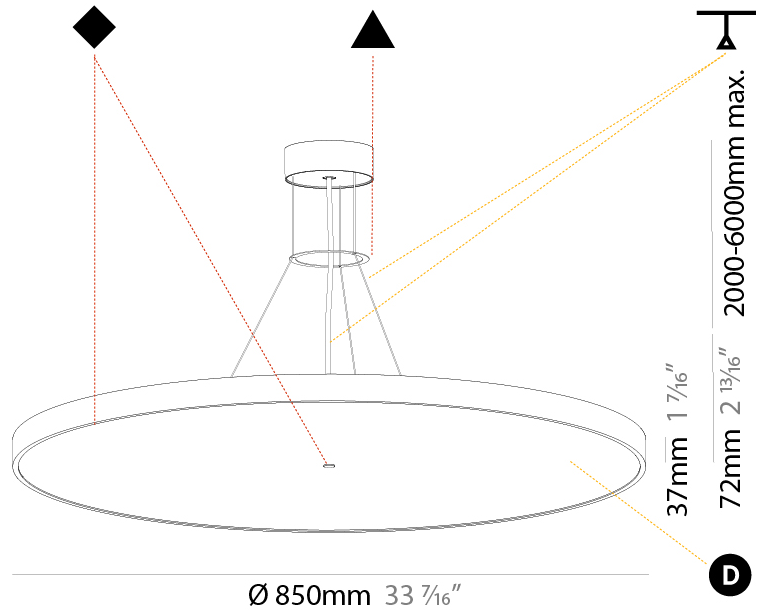

GENERAL

Series: Sign Diva
Subseries: Sign Diva
Partner: Prolicht
Division: Architectural
Installation: Suspension
Product Type: Pendant
Mounting Location: Ceiling
Light Distribution: Direct / Indirect

PHYSICAL

Shape: Round
Diameter (mm): 850
Diameter (in): 33 7/16
Height (mm): 72
Height (in): 2 13/16
Max. Overall Height (mm): 6072
Max. Overall Height (in): 239 1/16
Weight (kg): 14.868
Weight (lbs): 32.78
Diffuser: PMMA - Opal / Micro-Prism / Sparkling Secret / Vintage Industrial
Fixture Finish: SSR / BKV / CWI / CRY / HAB / UFT / ITA / RUA / FTG / MYG / LOD / PUS / FRO / FUP / KIA / POP / BLS / SPG / MEY / GOH / CHC / COM / ABZ / JAG / OBR / MOS / ROR
Fixture Material: PMMA / Extruded Aluminum / Steel
Cable Details: 2000mm or 6000mm Transparent Cable

ELECTRICAL

Lamp Type: LED (Zhaga Standard)
Input Wattage (W): 118.8
Total Output Wattage (W): 94.8
Dimming: Tri-Mode (Non-Dimming and Phase Dimming (120Vac only) and 0-10V Dimming)
Driver Included: Yes
Driver Location: Integrated
Driver Type: Constant Current - Universal
Driver Class: Class 2
Input Voltage (V): 120 - 277
Constant Current (MA): 600 / 350

LED

Color Temperature (°K): 2700 / 3000 / 3500 / 4000
Max. Delivered Lumen (lm): 9880 / 12310 / 12554 / 12810
CRI: >90 CRI
Lamp Life (hrs): 50000

OPTICAL

RATINGS AND CERTIFICATIONS

Certified By: Certified for North American Standards
IP rating: IP20

PROJECT
TYPE
SPECIFIER
QUANTITY
DATE